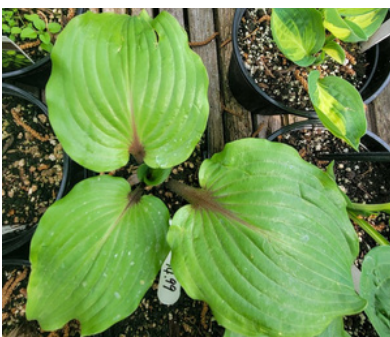

Patriot

Pot size	Price	Height	Size
Jumbo Square	14.99	22"	L
Gallon	17.99		

Prairies' Edge

Pot size	Price	Height	Size
Jumbo Square	15.99	18"	M
Gallon	19.99		
2 Gallon	22.99		

Praying Hands

Pot size	Price	Height	Size
Jumbo Square	13.99	14-18"	M

Queen of the Seas

Pot size	Price	Height	Size
Jumbo Square	15.99	24"	L
Gallon	18.99		

Rainbow's End

Pot size	Price	Height	Size
Jumbo Square	15.99	11"	S
Gallon	18.99		

Razor's Edge

Pot size	Price	Height	Size
Jumbo Square	13.99	8-10"	S

Rhino Hide

Pot size	Price	Height	Size
Jumbo Square	17.99	20"	L
Gallon	21.99		

Rocket's Red Glare

Pot size	Price	Height	Size
Gallon	17.99	36"	G

Silly String

Pot size	Price	Height	Size
Jumbo Square	11.99	12"	M

Sum & Substance

Pot size	Price	Height	Size
Jumbo Square	15.99	36"	G
Gallon	19.99		

Sum of All

Pot size	Price	Height	Size
Jumbo Square	16.99	36"	G
Gallon	21.99		
2 Gallon	27.99		

Summer Lovin

Pot size	Price	Height	Size
Jumbo Square	15.99	16"	M