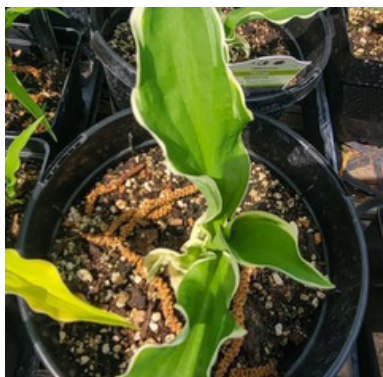

Lakeside Cupcake

Pot size	Price	Height	Size
Gallon	18.99	10"	S

Key

- MN** = Mini: 4-6 inches tall
- S** = Small: 7-10 inches tall
- M** = Medium: 11-18 inches tall
- L** = Large: 19-28 inches tall
- G** = Giant: 28> inches tall

Lakeside Paisley Print

Pot size	Price	Height	Size
Jumbo Square	17.99	10"	S
Gallon	20.99		

Lemon Snap

Pot size	Price	Height	Size
----------	-------	--------	------

Let's Twist Again

Pot size	Price	Height	Size
Gallon	18.99	12"	M