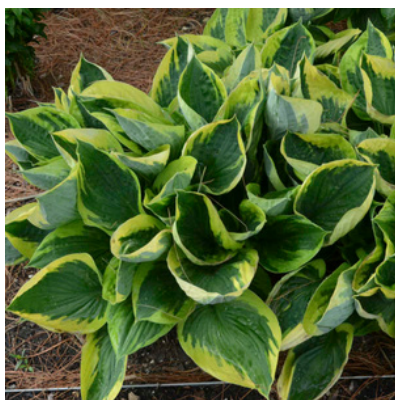

Key

- MN** = Mini: 4-6 inches tall
- S** = Small: 7-10 inches tall
- M** = Medium: 11-18 inches tall
- L** = Large: 19-28 inches tall
- G** = Giant: 28> inches tall

Sun Mouse

Pot size	Price	Height	Size
Jumbo Square	15.99	6"	MN

Sunset Grooves

Pot size	Price	Height	Size
Gallon	18.99	16"	M

Tootie Mae

Pot size	Price	Height	Size
Jumbo Square	14.99	14"	M

Touch of Class

Pot size	Price	Height	Size
Jumbo Square	15.99	16"	M
Gallon	19.99		

Twilight

Pot size	Price	Height	Size
Gallon	18.99		

Velvet Moon

Pot size	Price	Height	Size
Jumbo Square	15.99	20"	L
Gallon	18.99		

Victory

Pot size	Price	Height	Size
Jumbo Square	16.99	28-32"	L
Gallon	19.99		
2 Gallon	22.99		