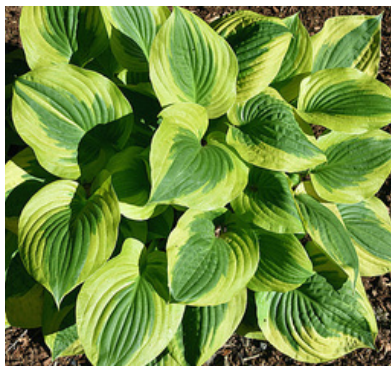

Queen of the Seas

Pot size	Price	Height	Size
Jumbo Square	15.99	24"	L
Gallon	18.99		

Rainbow's End

Pot size	Price	Height	Size
Jumbo Square	15.99	11"	S
Gallon	18.99		

Razor's Edge

Pot size	Price	Height	Size
Jumbo Square	13.99	8-10"	S

Rhino Hide

Pot size	Price	Height	Size
Jumbo Square	17.99	20"	L
Gallon	21.99		

Rocket's Red Glare

Pot size	Price	Height	Size
Gallon	17.99	36"	G

Silly String

Pot size	Price	Height	Size
Jumbo Square	11.99	12"	M

Sum & Substance

Pot size	Price	Height	Size
Jumbo Square	15.99	36"	G
Gallon	19.99		

Sum of All

Pot size	Price	Height	Size
Jumbo Square	16.99	36"	G
Gallon	21.99		
2 Gallon	27.99		

Summer Lovin

Pot size	Price	Height	Size
Jumbo Square	15.99	16"	M