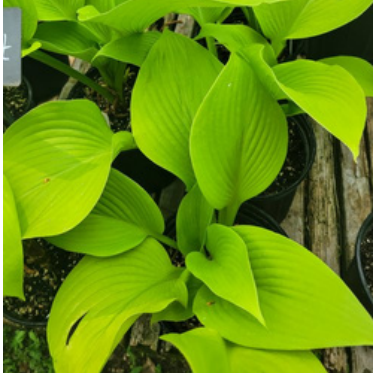

Jurassic Park

Pot size	Price	Height	Size
Gallon	16.99	50"	G

Key West

Pot size	Price	Height	Size
Jumbo Square	15.99	28"	G
Gallon	18.99		

Komodo Dragon

Pot size	Price	Height	Size
Jumbo Square	15.99	30"	G
Gallon	18.99		
2 Gallon	21.99		

Lakeside Cupcake

Pot size	Price	Height	Size
Gallon	18.99	10"	S

Key

- **MN** = Mini: 4-6 inches tall
- **S** = Small: 7-10 inches tall
- **M** = Medium: 11-18 inches tall
- **L** = Large: 19-28 inches tall
- **G** = Giant: 28> inches tall