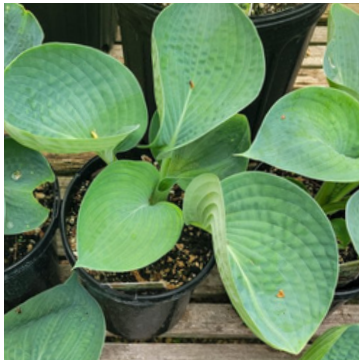

2024 HOSTA LIST

August Lily

Pot size	Price	Height	Size
Gallon	14.99	28"	L

Abiqua Drinking Gourd

Pot size	Price	Height	Size
Jumbo Square	16.99	18"	M
Gallon	19.99		
2 Gallon	22.99		

Angel Falls

Pot size	Price	Height	Size
Gallon	19.99	16"	M

Ben Vernooij

Pot size	Price	Height	Size
Gallon	14.99	16"	M

Key

- MN = Mini: 4-6 inches tall
- S = Small: 7-10 inches tall
- M = Medium: 11-18 inches tall
- L = Large: 19-28 inches tall
- G = Giant: 28 > inches tall