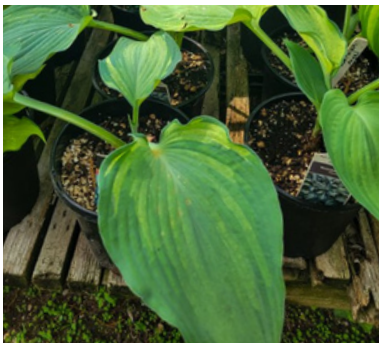

Pot size	Price	Height	Size
Jumbo Square	14.99	4"	MN

Glad Rags

Pot size	Price	Height	Size
----------	-------	--------	------

Gold Standard

Pot size	Price	Height	Size
Jumbo Square	11.99	20"	L
Gallon	14.99		

Great Expectations

Pot size	Price	Height	Size
Jumbo Square	14.99	20"	L
Gallon	17.99		

Guacamole

Pot size	Price	Height	Size
Jumbo Square	15.99	22"	L
Gallon	18.99		

Guardian Angel

Pot size	Price	Height	Size
Jumbo Square	17.99	24"	L
Gallon	20.99		