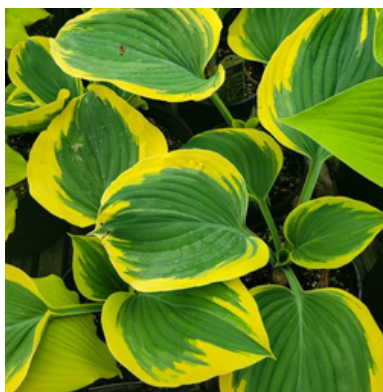

Lakeside Paisley Print

Pot size	Price	Height	Size
Jumbo Square	17.99	10"	S
Gallon	20.99		

Lemon Snap

Pot size	Price	Height	Size
----------	-------	--------	------

Let's Twist Again

Pot size	Price	Height	Size
Gallon	18.99	12"	M

Liberty

Pot size	Price	Height	Size
Jumbo Square	16.99	26"	L
Gallon	19.99		

Love Pat

Pot size	Price	Height	Size
Jumbo Square	15.99	18"	M
Gallon	18.99		
2 Gallon	21.99		

Mighty Mouse

Pot size	Price	Height	Size
Jumbo Square	15.99	6"	MN

Mini Skirt

Pot size	Price	Height	Size
Jumbo Square	16.99	5"	MN

Minuteman

Pot size	Price	Height	Size
Jumbo Square	14.99	18"	M
Gallon	17.99		

Montana

Pot size	Price	Height	Size
Jumbo Square	16.99	28"	G
Gallon	19.99		
2 Gallon	24.99		