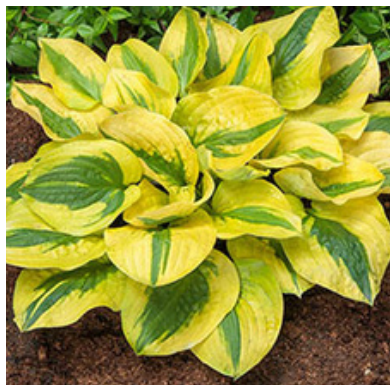

Empress Wu

Pot size	Price	Height	Size
Jumbo Square	15.99	36-48"	G
Gallon	18.99		

Fire Island

Pot size	Price	Height	Size
Jumbo Square	14.99	10-14"	M
Gallon	17.99		

Firn Line

Pot size	Price	Height	Size
----------	-------	--------	------

First Blush

Pot size	Price	Height	Size
Gallon	25.99	14"	M

First Frost

Pot size	Price	Height	Size
Jumbo Square	14.99	16"	M
Gallon	17.99		

Forbidden Fruit

Pot size	Price	Height	Size
Jumbo Square	13.99	20"	L

Funny Mouse

Pot size	Price	Height	Size
Jumbo Square	14.99	4"	MN

Glad Rags

Pot size	Price	Height	Size
----------	-------	--------	------

Gold Standard

Pot size	Price	Height	Size
Jumbo Square	11.99	20"	L
Gallon	14.99		