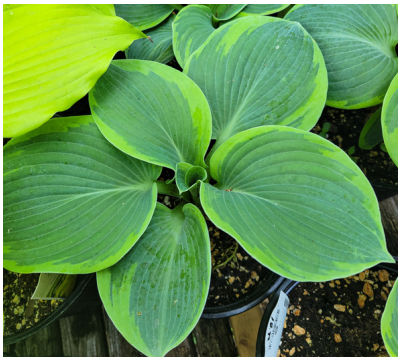

Mini Skirt

Pot size	Price	Height	Size
Jumbo Square	16.99	5"	MN

Minuteman

Pot size	Price	Height	Size
Jumbo Square	14.99	18"	M
Gallon	17.99		

Montana

Pot size	Price	Height	Size
Jumbo Square	16.99	28"	G
Gallon	19.99		
2 Gallon	24.99		

Key

- MN** = Mini: 4-6 inches tall
- S** = Small: 7-10 inches tall
- M** = Medium: 11-18 inches tall
- L** = Large: 19-28 inches tall
- G** = Giant: 28> inches tall

Munchkin Fire

Pot size	Price	Height	Size
Jumbo Square	16.99	7"	S

Niagara Falls

Pot size	Price	Height	Size
Jumbo Square	15.99	30"	G
Gallon	18.99		

Northern Exposure

Pot size	Price	Height	Size
Jumbo Square	15.99	36"	G
Gallon	18.99		

Olive Bailey Langdon

Pot size	Price	Height	Size
Gallon	18.99	28"	G