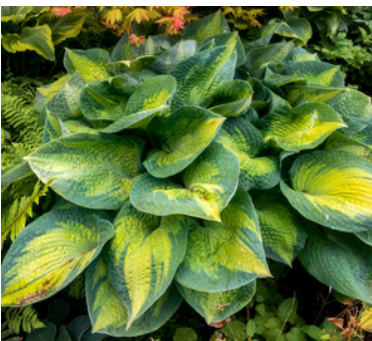

Brother Stefan

Pot size	Price	Height	Size
Jumbo Square	16.99	20"	L
Gallon	19.99		
2 Gallon	22.99